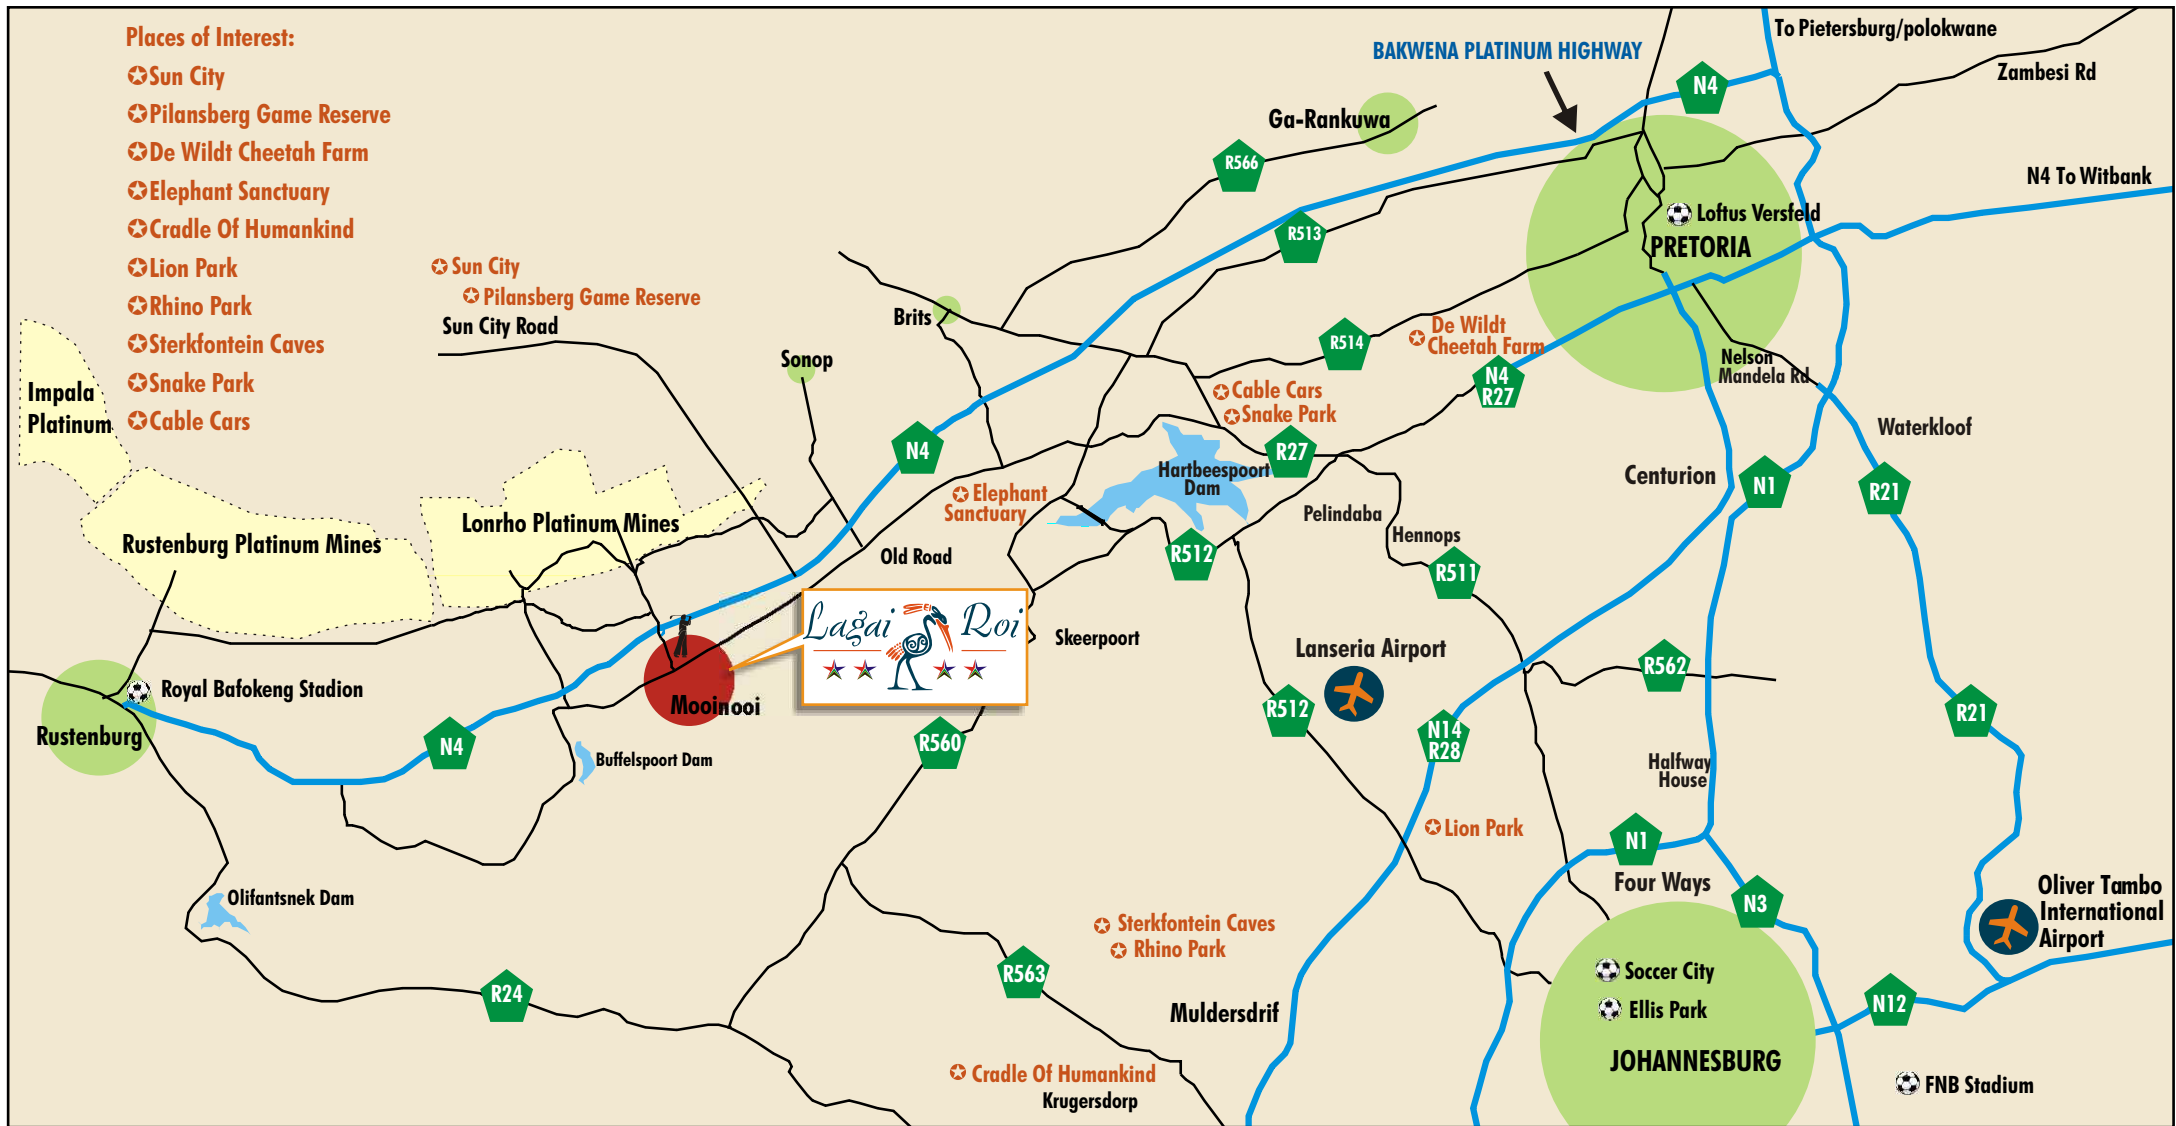

On the next page is a print-friendly map.

Please note a detailed map is on page 3

Places of Interest:

- ☉ Sun City
- ☉ Pilansberg Game Reserve
- ☉ De Wildt Cheetah Farm
- ☉ Elephant Sanctuary
- ☉ Cradle Of Humankind
- ☉ Lion Park
- ☉ Rhino Park
- ☉ Sterkfontein Caves
- ☉ Snake Park
- ☉ Cable Cars